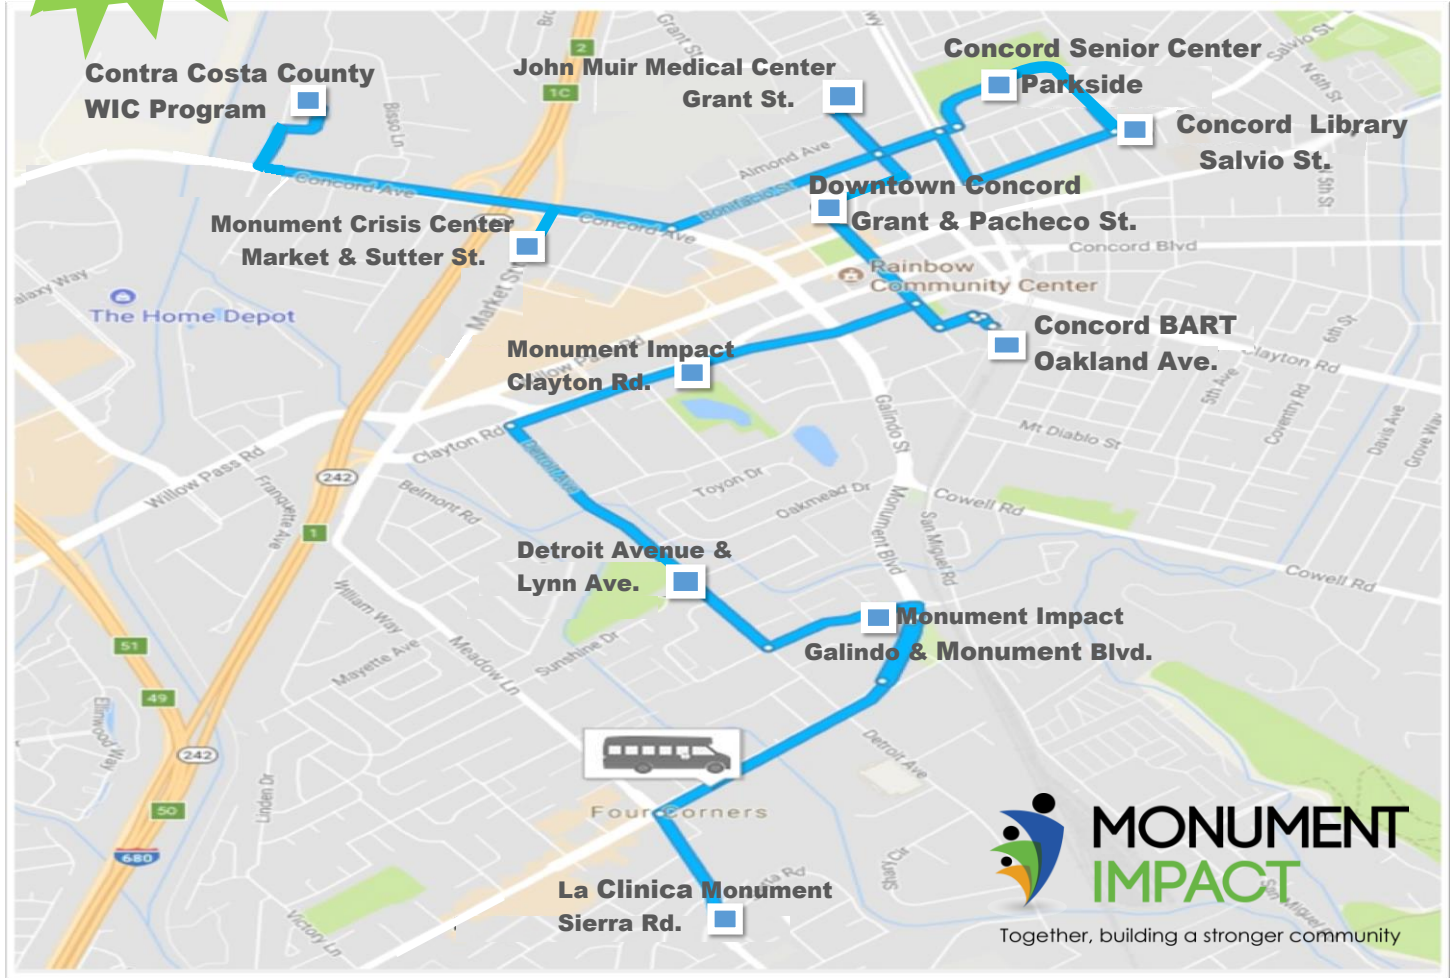

# Monument Community Shuttle

**DETROIT ROUTE (8am-5pm)**

**FREE!  
GRATIS!**

<b>DETROIT ROUTE</b>										
La Clinica Monument Sierra Rd	Monument Impact/ Galindo St.	Detroit Ave/ Lynn	Monument Impact/ Clayton Rd	Concord BART/ Oakland Ave.	Downtown Concord/ Grant & Pacheco St.	John Muir Medical Ctr./ Grant St.	Concord Senior Center/ Parkside	Concord Library/ Salvio St.	WIC / Stanwell Circle	Monument Crisis Ctr./Market & Sutter St.
8:15am	8:20am	8:25am	8:31am	8:35am	8:40am	8:45am	8:48am	8:52am	8:57am	9:05am
9:15am	9:20am	9:25am	9:31am	9:35am	9:40am	9:45am	9:48am	9:52am	9:57am	10:05am
10:15am	10:20am	10:25am	10:31am	10:35am	10:40am	10:45am	10:48am	10:52am	10:57am	11:05am
11:15am	11:20am	11:25am	11:31am	11:35am	11:40am	11:45am	11:48am	11:52am	11:57am	12:05pm
<b>Break 12:15pm - 1:15pm</b>										
1:15pm	1:20pm	1:25pm	1:31pm	1:35pm	1:40pm	1:45pm	1:48pm	1:52pm	1:57pm	2:05pm
2:15pm	2:20pm	2:25pm	2:31pm	2:35pm	2:40pm	2:45pm	2:48pm	2:52pm	2:57pm	3:05pm
3:15pm	3:20pm	3:25pm	3:31pm	3:35pm	3:40pm	3:45pm	3:48pm	3:52pm	3:57pm	4:05pm
4:15pm	4:20pm	4:25pm	4:31pm	4:35pm	4:40pm	4:45pm	4:48pm	<b>END OF ROUTE</b>		
<p><b>DOWNLOAD FLEETMATICS REVEAL APP</b>                      on your smart-phone Or visit <a href="http://us.fleetmatics.com/login.aspx">http://us.fleetmatics.com/login.aspx</a> to get real-time updates of shuttle locations!                      To login please use: Username: concord@sfmetrotrans.com                      Password: welcomeconcord                      For more information contact: 925-682-8248 X 2100</p>										